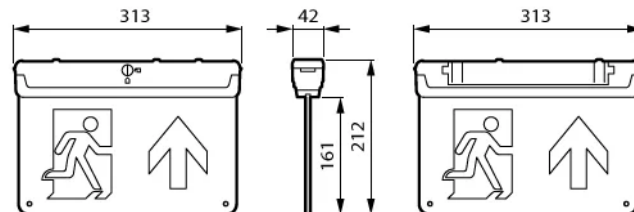

LED Emergency Exit Sign

Product features:

- Reliable LiFePO4 battery
- Integral Downlight (Wall Slim version)
- Wall / Ceiling mount options (Blade version)
- Additional Legends as optional extra

Item	Part Number	12NC	Wattage	Lumens	Efficacy	CCT
ECOLINK EM WALL EXIT SLIM UP 3HR MANUAL	ECO-E3/MT-EX-WL	912401483535	4W	130lm	IP20	6500K
ECOLINK LEGEND EM WALL EXIT SLIM DOWN	ECO-EX-W-LG-D	912401483541	-	-	-	-
ECOLINK LEGEND EM WALL EXIT SLIM LEFT	ECO-EX-W-LG-L	912401483542	-	-	-	-
ECOLINK LEGEND EM WALL EXIT SLIM RIGHT	ECO-EX-W-LG-R	912401483543	-	-	-	-
ECOLINK EM BLADE EXIT SIGN UP 3HR MANUAL	ECO-E3/MT-EX-BL	912401483536	3W	24lm	IP20	6500K
ECOLINK LEGEND EM BLADE EXIT DOWN	ECO-EX-BL-LG-D ECO-EX-BL-LG-LR	912401483537	-	-	-	-
ECOLINK LEGEND EM BLADE EXIT LEFT/RIGHT	ECO-EX-BL-LG-LR	912401483538	-	-	-	-

Dimensions:

Wall slim

Blade

Blade legend

Wall slim legend