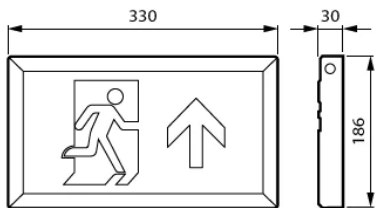

LED Emergency Exit Sign

Product features:

- Reliable LiFePO4 battery
- Integral Downlight (Wall Slim version)
- Wall / Ceiling mount options (Blade version)
- Additional Legends as optional extra

Item	Part Number	12NC	Wattage	Lumens	Efficacy	CCT
ECOLINK EM WALL EXIT SLIM UP 3HR MANUAL	ECO-E3/MT-EX-WL	912401483535	4W	130lm	IP20	6500K
ECOLINK LEGEND EM WALL EXIT SLIM DOWN	ECO-EX-W-LG-D	912401483541	-	-	-	-
ECOLINK LEGEND EM WALL EXIT SLIM LEFT	ECO-EX-W-LG-L	912401483542	-	-	-	-
ECOLINK LEGEND EM WALL EXIT SLIM RIGHT	ECO-EX-W-LG-R	912401483543	-	-	-	-
ECOLINK EM BLADE EXIT SIGN UP 3HR MANUAL	ECO-E3/MT-EX-BL	912401483536	3W	24lm	IP20	6500K
ECOLINK LEGEND EM BLADE EXIT DOWN	ECO-EX-BL-LG-D ECO-EX-BL-LG-LR	912401483537	-	-	-	-
ECOLINK LEGEND EM BLADE EXIT LEFT/RIGHT	ECO-EX-BL-LG-LR	912401483538	-	-	-	-

Dimensions:

Wall slim

Blade

Blade legend

Wall slim legend