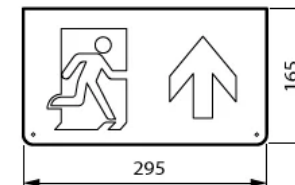

LED Emergency Exit Sign

Product features:

- Reliable LiFePO4 battery
- Integral Downlight (Wall Slim version)
- Wall / Ceiling mount options (Blade version)
- Additional Legends as optional extra

Item	Part Number	12NC	Wattage	Lumens	Efficacy	CCT
ECOLINK EM WALL EXIT SLIM UP 3HR MANUAL	ECO-E3/MT-EX-WL	912401483535	4W	130lm	IP20	6500K
ECOLINK LEGEND EM WALL EXIT SLIM DOWN	ECO-EX-W-LG-D	912401483541	-	-	-	-
ECOLINK LEGEND EM WALL EXIT SLIM LEFT	ECO-EX-W-LG-L	912401483542	-	-	-	-
ECOLINK LEGEND EM WALL EXIT SLIM RIGHT	ECO-EX-W-LG-R	912401483543	-	-	-	-
ECOLINK EM BLADE EXIT SIGN UP 3HR MANUAL	ECO-E3/MT-EX-BL	912401483536	3W	24lm	IP20	6500K
ECOLINK LEGEND EM BLADE EXIT DOWN	ECO-EX-BL-LG-D ECO-EX-BL-LG-LR	912401483537	-	-	-	-
ECOLINK LEGEND EM BLADE EXIT LEFT/RIGHT	ECO-EX-BL-LG-LR	912401483538	-	-	-	-

Dimensions:

Wall slim

Blade

Blade legend

Wall slim legend