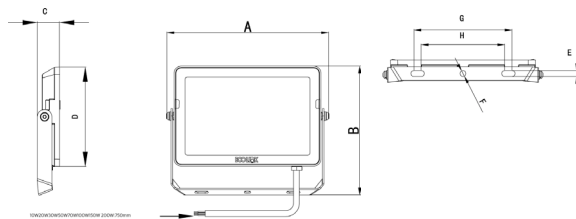

LED Floodlight

Product features:

- Robust PDC Aluminium housing
- Frosted glass diffuser
- PIR sensor option available
- Full IP65 construction including PIR sensor
- 0.75m fly-wire cable as standard
- CRI>80

Dimensions:

Standard

PIR

	Wattage	A	B	C	D	E	F	G	H
Standard	10W	107	102	28	62	5	5.5	50	40
	20W	140	125	29	85	5	5.5	81	69
	30W	185	161	28	117	6	6.5	106	94
	50W	223	183	31	136	8.5	9	135	115
	70W	276	217	31	172	8.5	9	135	115
	100W	324	256	38	204	8.5	9	170	150
PIR	10W	107	137	58	62	5	5.5	50	40
	20W	140	153	54	85	5	5.5	81	69
	30W	185	183	56	117	6	6.5	106	94
	50W	223	210	57	136	8.5	9	135	115