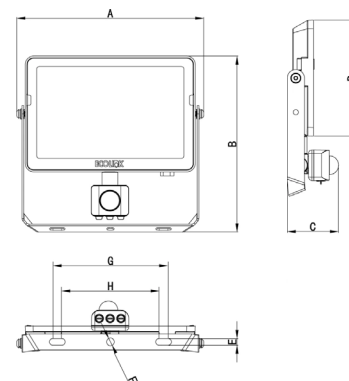

LED Floodlight

Product features:

- Robust PDC Aluminium housing
- Frosted glass diffuser
- PIR sensor option available
- Full IP65 construction including PIR sensor
- 0.75m fly-wire cable as standard
- CRI>80

Dimensions:

Standard

PIR

	Wattage	A	B	C	D	E	F	G	H
Standard	10W	107	102	28	62	5	5.5	50	40
	20W	140	125	29	85	5	5.5	81	69
	30W	185	161	28	117	6	6.5	106	94
	50W	223	183	31	136	8.5	9	135	115
	70W	276	217	31	172	8.5	9	135	115
	100W	324	256	38	204	8.5	9	170	150
PIR	10W	107	137	58	62	5	5.5	50	40
	20W	140	153	54	85	5	5.5	81	69
	30W	185	183	56	117	6	6.5	106	94
	50W	223	210	57	136	8.5	9	135	115