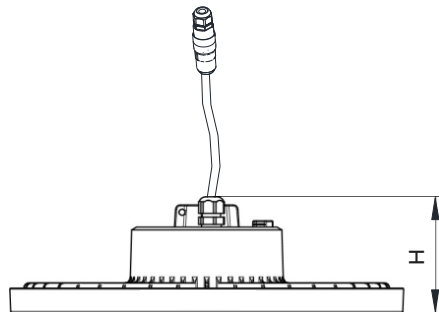

LED Highbay

5
year
warranty

Product features:

- 3 sizes: small, medium & large
- Up to 28,000lm output
- Full IP65 construction
- CRI>80
- High efficacy of 150lm/W
- Long life of 50000hrs at L80
- Operating temperature of -20°C to 45°C
- Wide beam distribution of 116 degrees

Dimensions:

Item	Part Number	D (mm)	H (mm)	Weight (kg)
ECOLINK HBY 70W 840	ECOHB10KLM-4K	273	93	129
ECOLINK HBY 133W 840	ECOHB20KLM-4K	319	93	193
ECOLINK HBY 185W 840	ECOHB28KLM-4K	355	93	258