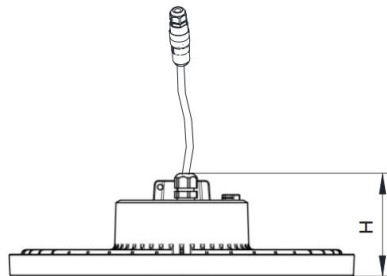

### Product features:

- 3 sizes: small, medium & large
- Up to 28,000lm output
- Full IP65 construction
- CRI>80
- High efficacy of 150lm/W
- Long life of 50000hrs at L80
- Operating temperature of -20°C to 45°C

### Dimensions:

Item	Part Number	D (mm)	H (mm)	Weight (kg)
<b>ECOLINK HBY 70W 840</b>	ECOHB10kLM-4K	273	93	1.29
<b>ECOLINK HBY 133W 840</b>	ECOHB20kLM-4K	319	93	1.93
<b>ECOLINK HBY 185W 840</b>	ECOHB28kLM-4K	355	93	2.58